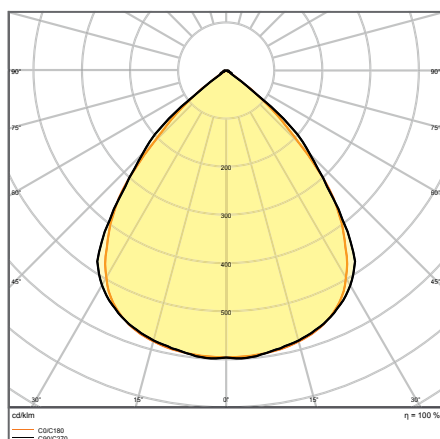

W = Широкий (90°)