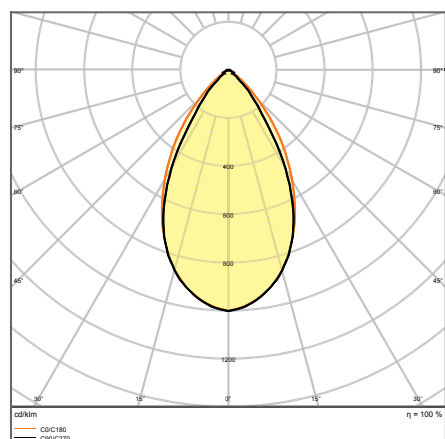

N = Узкий (60°)