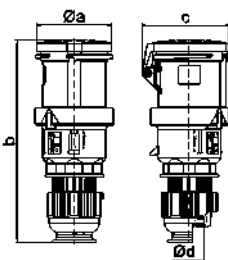

MULTI-GRIP

310494

3 MB 107

A	63	Execution	A	П	В	Арт. №	шт.
ø a	95,0	quickCONNECT	63	4	400	<u>310490</u>	5
b	251,0						
c	109,0	quickCONNECT	63	5	400	<u>310494</u>	5
ø d	36,0	Винтовые	63	3	230	<u>3104</u>	5
		Винтовые	63	4	400	<u>3151</u>	5
		Винтовые	63	5	400	<u>3112</u>	5

Розетка TE-Plus с разгрузкой натяжения кабеля

- Термостойкие держатели контактов
- Kontex контакт
- никелированные контакты
- специальная система разгрузки натяжения кабеля
- Степень защиты IP67