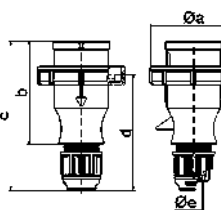

2 MB 130

A	16	16	16	32	32	32	A	П	В	Арт. №	шт.
П	3	4	5	3	4	5					
a ø	70,0	78,0	86,0	94,0	94,0	101,0	16	3	230	210576	10
b	94,5	98,0	101,0	115,0	115,0	119,0					
c	138,0	142,0	145,0	170,0	170,0	174,0	16	4	400	210583	10
d	105,5	109,5	112,5	128,0	128,0	132,0					
e ø	18,0	18,0	18,0	23,0	23,0	23,0	16	5	400	210589	10
							32	3	230	210594	10
							32	4	400	210601	10
							32	5	400	210607	10

Настенная вилка быстрого монтажа

- Пружинные клеммы QUICK-CONNECT
- Кабельный ввод в верхней (открытый) и
- один в нижней части (закрытый)
- Степень защиты IP44

QUICK-CONNECT