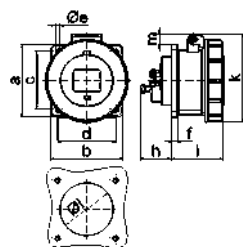

A	16	16	16	32	16	32	A	П	В	Арт. №	шт.
П	3	4	5	3	4	5					
a	75,0	75,0	75,0	75,0	75,0	75,0	16	3	230	13734	10
b	75,0	75,0	75,0	75,0	75,0	75,0					
c	60,0	60,0	60,0	60,0	60,0	60,0	16	4	400	13739	10
d	60,0	60,0	60,0	60,0	60,0	60,0					
øe	5,5	5,5	5,5	5,5	5,5	5,5	16	5	400	13745	10
f	7,0	7,0	7,0	8,0	8,0	8,0					
h	35,5	35,5	35,5	50,0	50,0	50,0	32	3	230	13750	10
i	57,0	58,0	57,0	65,0	65,0	65,0					
k	76,0	83,0	93,0	100,0	100,0	106,0	32	4	400	13756	10
øl	45,0	45,0	55,0	60,0	60,0	60,0					
m	3,5	7,0	11,5	12,0	12,0	17,0	32	5	400	13762	10

QUICK-CONNECT

13745

4 MB 105