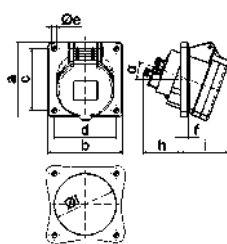

A	16	16	16	32	32	32	A	П	В	Арт. №	шт.
П	3	4	5	3	4	5					
a	85,0	85,0	85,0	85,0	85,0	85,0	16	3	230	12749	10
b	85,0	85,0	85,0	85,0	85,0	85,0					
c	70,0	70,0	70,0	70,0	70,0	70,0	16	4	400	12753	10
d	70,0	70,0	70,0	70,0	70,0	70,0					
øe	5,5	5,5	5,5	5,5	5,5	5,5	16	5	400	12757	10
f	8,0	8,0	8,0	8,0	8,0	8,0					
h	46,0	46,0	46,0	61,0	61,0	61,0	32	3	230	12761	10
i	50,0	51,0	54,0	60,0	60,0	60,0					
øl	57,0	65,0	70,0	78,0	78,0	78,0	32	4	400	12764	10
α	20°	20°	20°	20°	20°	20°					
							32	5	400	12768	10

QUICK-CONNECT

12757

4 MB 264