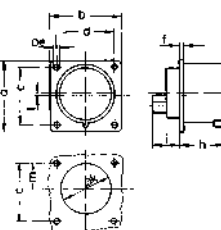

Вводная вилка с фланцем

- Винтовые клеммы
- Фланец 75 x75 мм
- Никелированные контакты
- Степень защиты IP44

2815

5 MB 39

A	16	16	16	32	32	32	A	П	В	Арт. №	шт.
П	3	4	5	3	4	5					
a	75,0	75,0	75,0	75,0	75,0	75,0	16	3	230	2817	10
b	75,0	75,0	75,0	75,0	75,0	75,0					
c	60,0	60,0	60,0	60,0	60,0	60,0	16	4	400	2831	10
d	60,0	60,0	60,0	60,0	60,0	60,0					
e ø	5,5	5,5	5,5	5,5	5,5	5,5	16	5	400	2814	10
f	7,0	7,0	7,0	7,0	7,0	7,0					
h	43,0	43,0	43,0	53,0	53,0	53,0	32	3	230	2827	10
i	24,0	24,0	24,0	30,0	30,0	30,0					
ø k	42,0	48,0	61,0	57,0	57,0	57,0	32	4	400	2830	10
l	-	-	5,0	2,0	2,0	-					
m	30,0	30,0	25,0	28,0	28,0	30,0	32	5	400	2815	10