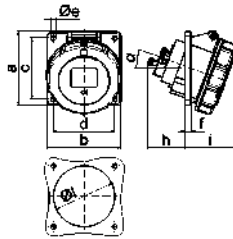

4 MB 114

	16			32			A	П	В	Арт. №	шт.
	3	4	5	3	4	5					
a	85,0	85,0	85,0	85,0	85,0	85,0	16	3	230	12813	10
b	85,0	85,0	85,0	85,0	85,0	85,0					
c	70,0	70,0	70,0	70,0	70,0	70,0	16	4	400	12814	10
d	70,0	70,0	70,0	70,0	70,0	70,0					
e a	5,5	5,5	5,5	5,5	5,5	5,5	16	5	400	12817	10
f	8,0	8,0	8,0	8,0	8,0	8,0					
h	46,0	46,0	46,0	61,0	61,0	61,0	32	3	230	12819	10
i	57,0	57,0	60,0	65,0	65,0	69,0					
l	57,0	65,0	70,0	78,0	78,0	78,0	32	4	400	12821	10
alpha	20°	20°	20°	20°	20°	20°					
							32	5	400	12824	10

QUICK-CONNECT