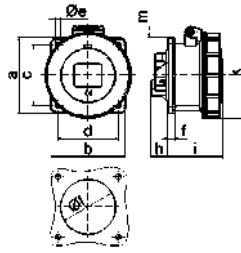

QUICK-CONNECT

13745

4 MB 105

**Панельная розетка**

- Прямая
- Винтовые клеммы
- фланец 75 x 75 мм
- Степень защиты IP67

1370

4 MB 5

	16			32			A	П	В	Арт. №	шт.
	3	4	5	3	4	5					
a	75,0	75,0	75,0	75,0	75,0	75,0	16	3	230	<b>1372</b>	10
b	75,0	75,0	75,0	75,0	75,0	75,0					
c	60,0	60,0	60,0	60,0	60,0	60,0	16	4	400	<b>1376</b>	10
d	60,0	60,0	60,0	60,0	60,0	60,0					
e a	5,5	5,5	5,5	5,5	5,5	5,5	16	5	400	<b>1382</b>	10
f	7,0	7,0	7,0	8,0	8,0	8,0					
h	17,0	26,0	17,0	36,0	36,0	19,0	32	3	230	<b>13024</b>	10
i	57,0	58,0	57,0	65,0	65,0	65,0					
k	76,0	83,0	93,0	100,0	100,0	106,0	32	4	400	<b>13028</b>	10
l	45,0	45,0	55,0	60,0	60,0	60,0					
m	3,5	7,0	11,5	12,0	12,0	17,0	32	5	400	<b>1370</b>	10