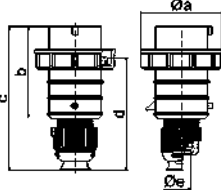

**QUICK-CONNECT**  
**MULTI-GRIP**

21241

2 MB 94

A	16	16	16	32	32	32	A	П	В	Арт. №	шт.
П	3	4	5	3	4	5					
ø a	70,0	78,0	86,0	94,0	94,0	101,0	16	3	230	21238	10
b	95,0	95,0	97,0	118,0	118,0	117,0					
c	145,0	145,0	152,0	178,0	178,0	181,0	16	4	400	21349	10
d	111,0	111,0	119,0	136,0	136,0	138,5					
ø e	18,0	18,0	21,0	23,0	23,0	27,0	16	5	400	21239	10
							32	3	230	21240	10
							32	4	400	21351	10
							32	5	400	21241	10