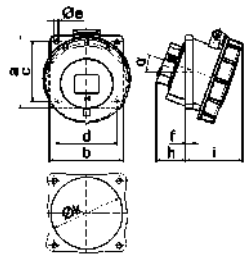

4 MB 22

	16			32			A	П	В	Арт. №	шт.
	3	4	5	3	4	5					
a	85,0	85,0	85,0	85,0	85,0	85,0	16	3	230	12231	10
b	85,0	85,0	85,0	85,0	85,0	85,0					
c	70,0	70,0	70,0	70,0	70,0	70,0	16	4	400	12502	10
d	70,0	70,0	70,0	70,0	70,0	70,0					
e a	5,5	5,5	5,5	5,5	5,5	5,5	16	5	400	12084	10
f	8,0	8,0	8,0	8,0	8,0	8,0					
h	30,0	30,0	30,0	50,0	50,0	34,0	32	3	230	12327	10
i	55,0	57,0	59,0	67,0	67,0	69,0					
k	57,0	65,0	70,0	78,0	78,0	78,0	32	4	400	12329	10
l	57,0	65,0	70,0	78,0	78,0	78,0					
alpha	20°	20°	20°	20°	20°	20°	32	5	400	1264	10

Вилка быстрого монтажа с разгрузкой натяжения кабеля

- Пружинные клеммы QUICK-CONNECT
- Быстроразборный корпус
- Сальник с разгрузкой натяжения кабеля
- Степень защиты IP44

2136