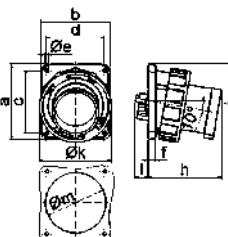

Панельная монтажная вилка

- Винтовые клеммы
- Термостойкие контакты
- Никелированные контакты
- Коробочный терминал
- Фланец 107 x 100 мм (63A)
- Фланец 130 x 120 мм (125A)
- Степень защиты IP67